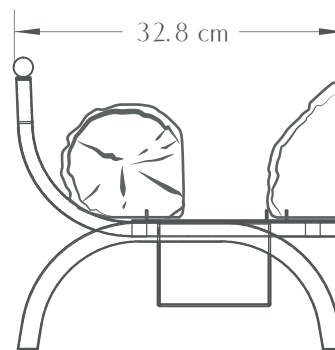

WILDWOOD BIO ETHANOL FIRE GRATE

BIO FIRES
www.biofires.com
tel. 020 7724 1919

All measurements are approximate and are given for guidance purposes only.
Not to be used with MDF or other combustable material.