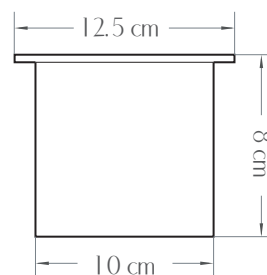

WILDWOOD BIO ETHANOL FIRE GRATE

BIO FIRES
www.biofires.com
tel. 020 7724 1919

All measurements are approximate and are given for guidance purposes only.
Not to be used with MDF or other combustable material.