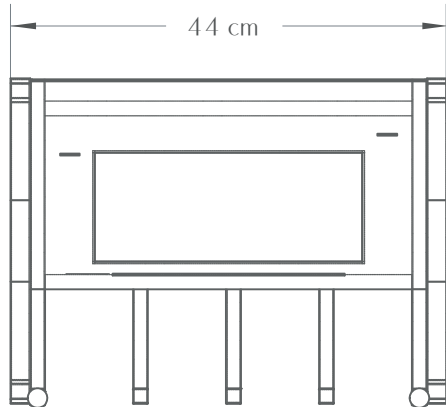

WILDWOOD BIO ETHANOL FIRE GRATE

BIO FIRES
www.biofires.com
tel. 020 7724 1919

All measurements are approximate and are given for guidance purposes only.
Not to be used with MDF or other combustable material.