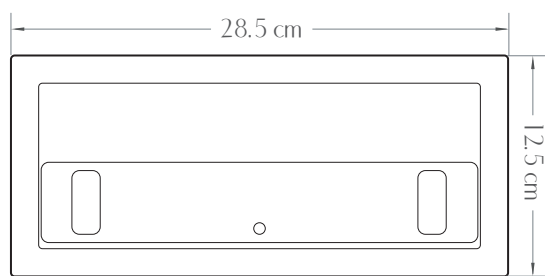

WILDWOOD BIO ETHANOL FIRE GRATE

BIO FIRES
www.biofires.com
tel. 020 7724 1919

All measurements are approximate and are given for guidance purposes only.
Not to be used with MDF or other combustable material.