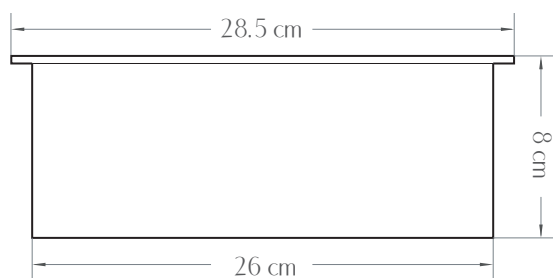

WILDWOOD BIO ETHANOL FIRE GRATE

BIO FIRES
www.biofires.com
tel. 020 7724 1919

All measurements are approximate and are given for guidance purposes only.
Not to be used with MDF or other combustable material.