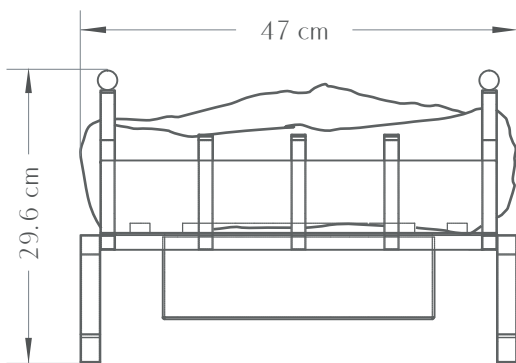

WILDWOOD BIO ETHANOL FIRE GRATE

BIO FIRES
www.biofires.com
tel. 020 7724 1919

All measurements are approximate and are given for guidance purposes only.
Not to be used with MDF or other combustable material.